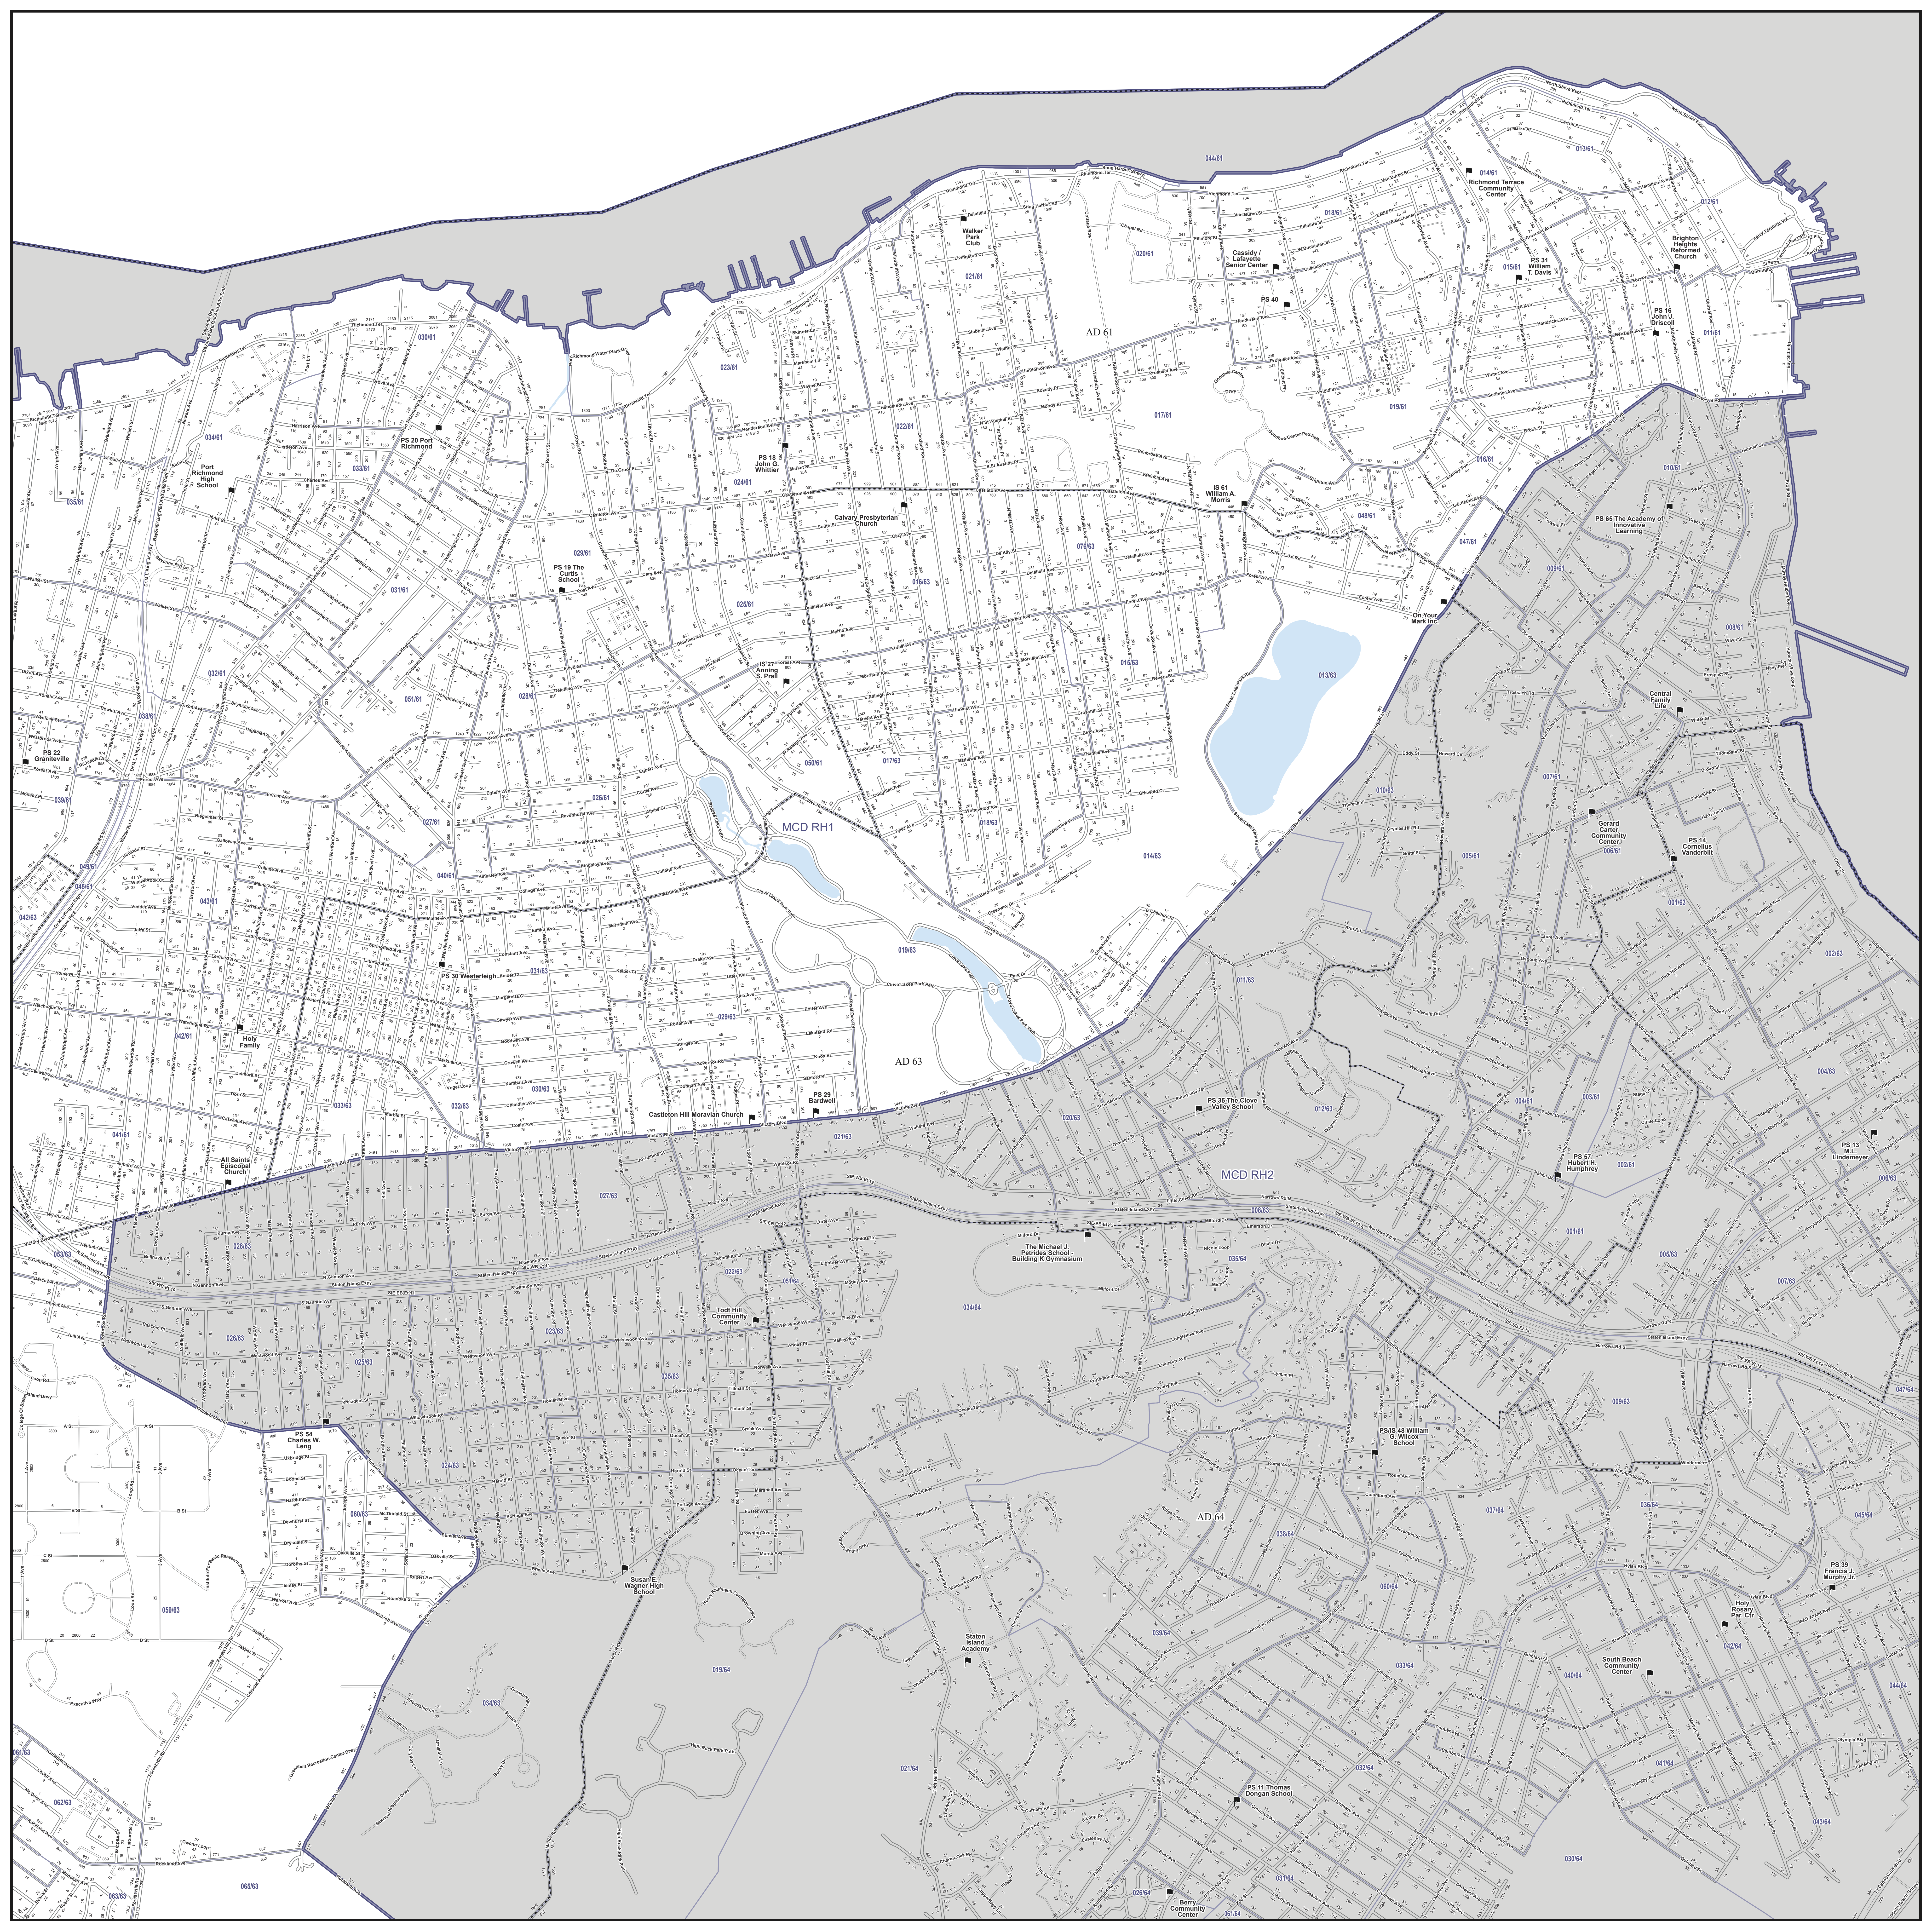

NOTES	

- Polling Place
- ▭ Election District
- ▭ Assembly District
- ▭ Municipal Court District
- Streets
- Water

Source Data Statement:
All data available at <https://opendata.cityofnewyork.us/>

NOTES	

- Polling Place
- ▭ Election District
- ▭ Assembly District
- ▭ Municipal Court District
- Streets
- Water

Source Data Statement:
All data available at <https://opendata.cityofnewyork.us/>

Board of Elections
in the City of New York

Municipal Court District
1
Part 3 of 3
Richmond

NOTES

0 0.25 0.5 1 Miles

- Polling Place
- Election District
- Assembly District
- Municipal Court District
- Streets
- Water

Locations of Polling Places are subject to change.

Source Data Statement:
All data available at <https://opendata.cityofnewyork.us/>